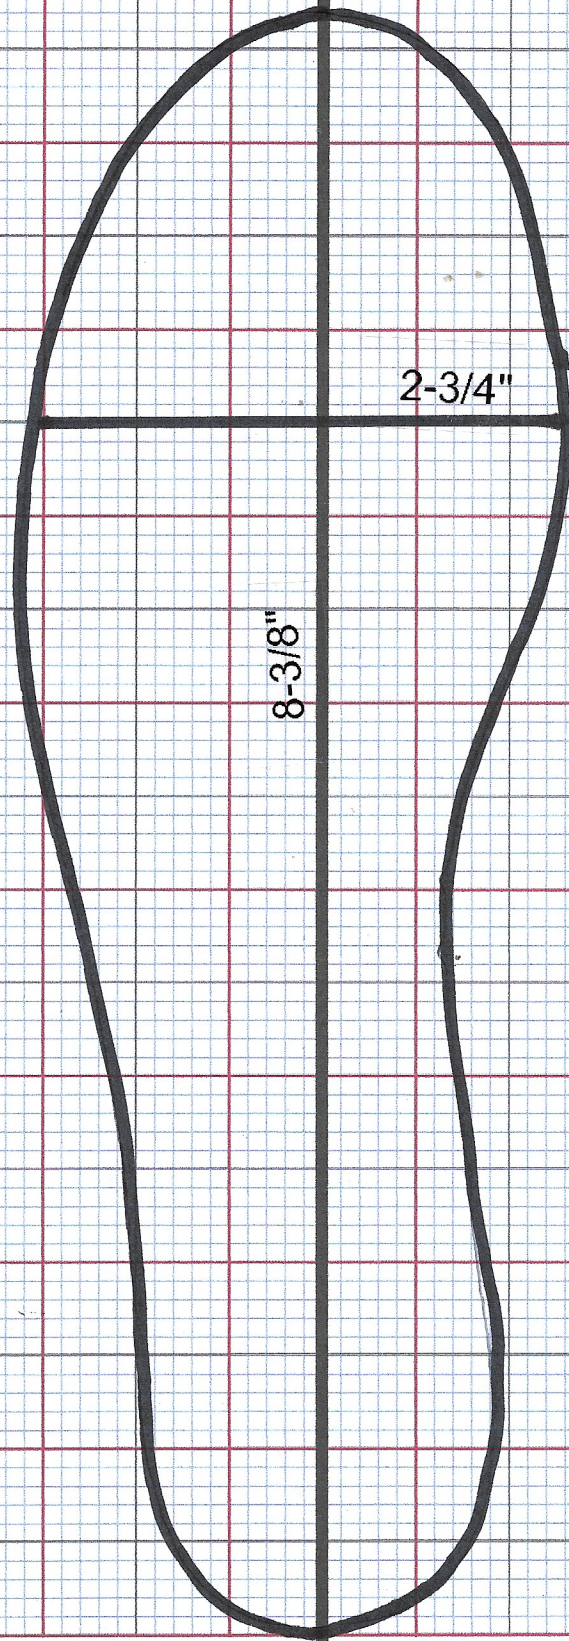

Riedell

Emerald

1-1/2

White

8-3/8" x 2-3/4"

Luna Blade

8-3/8"

2-3/4"