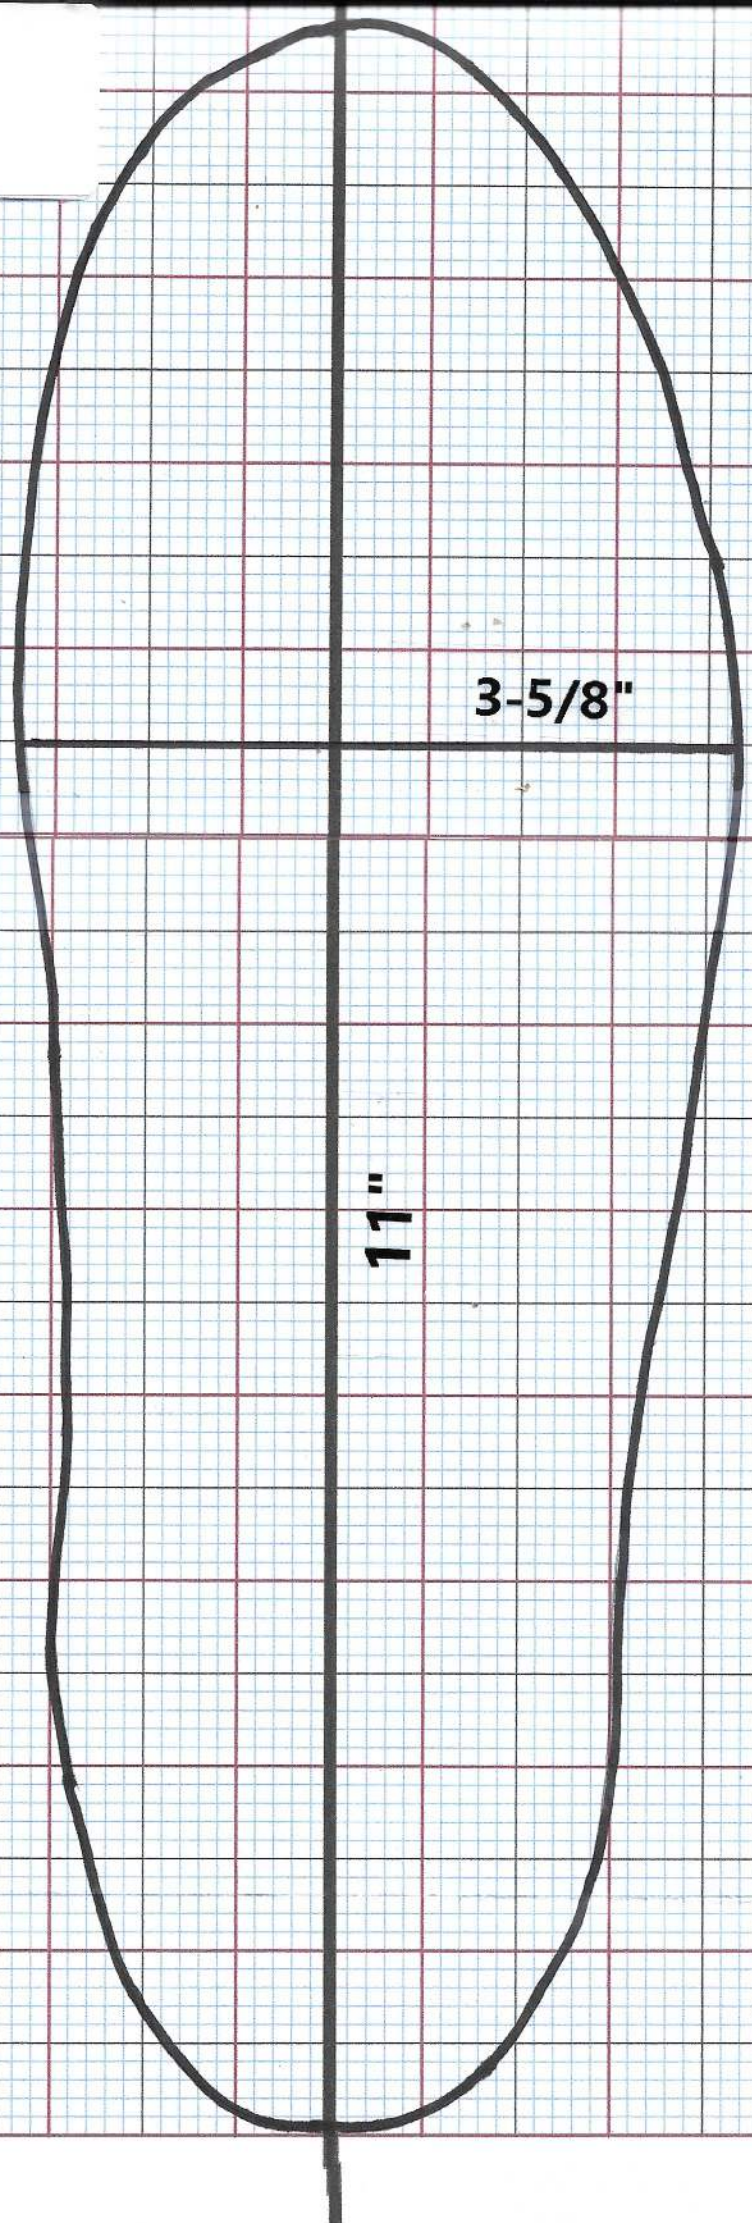

Avanta Custom

11 Black

11" x 3-5/8" No Blade

3-5/8"

11"