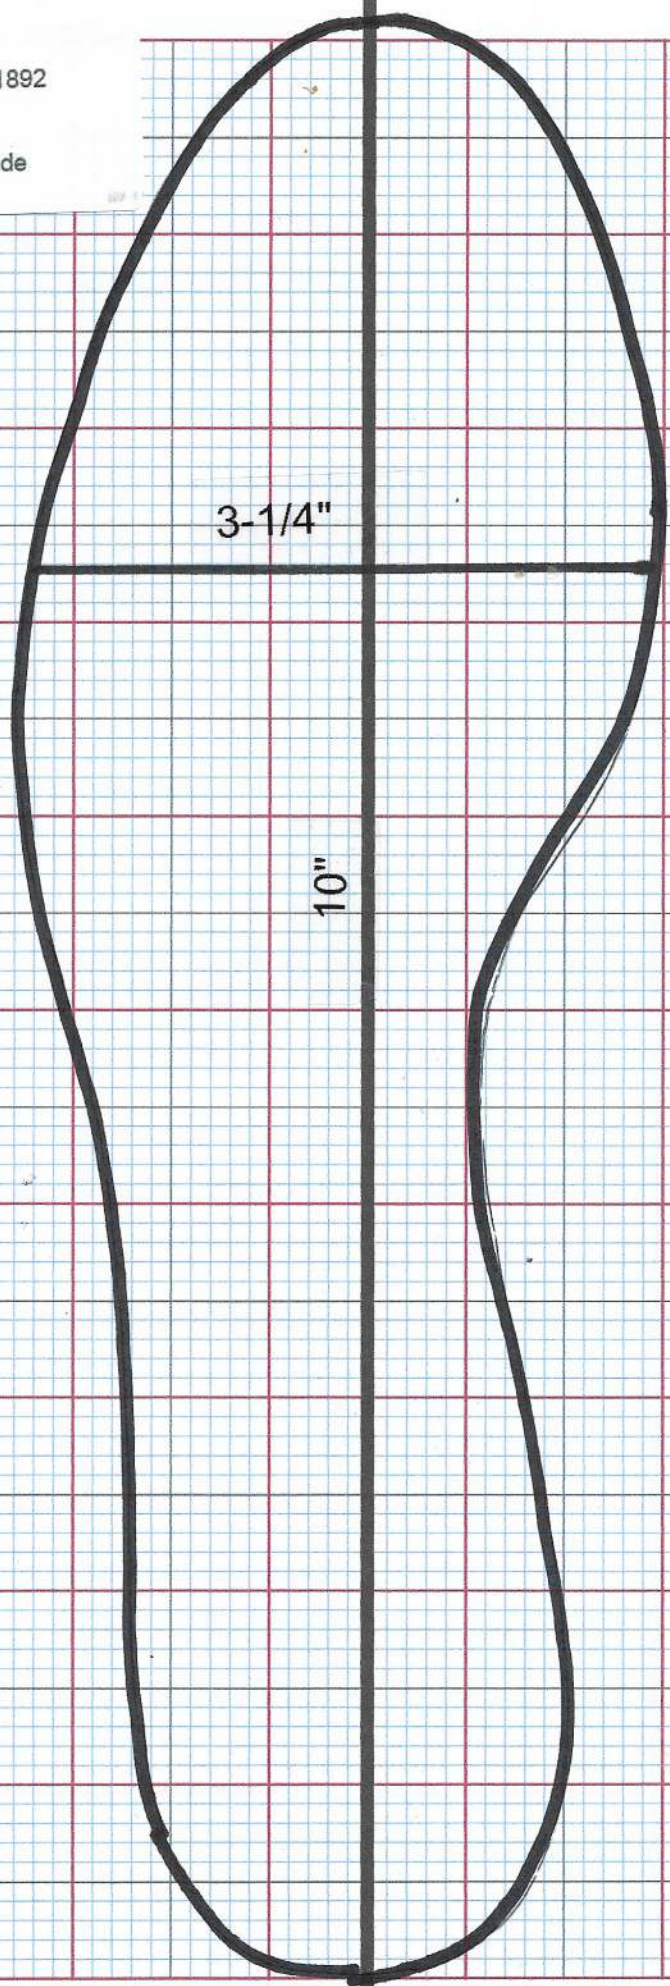

Jackson Marquis Model 1892

6M

Black

10" x 3-1/4"

No Blade

3-1/4"

10"