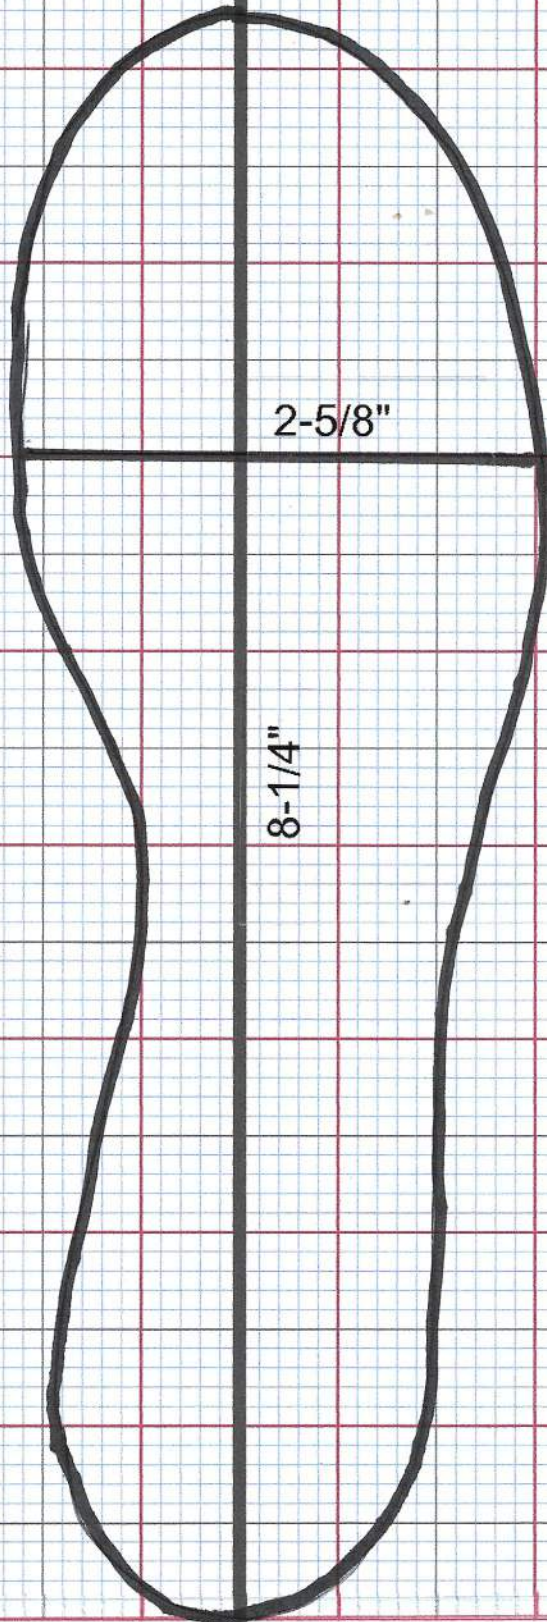

SP-Teri

Pro

2-1/2B

White

8-1/4" x 2-5/8"

No Blade

8-1/4"