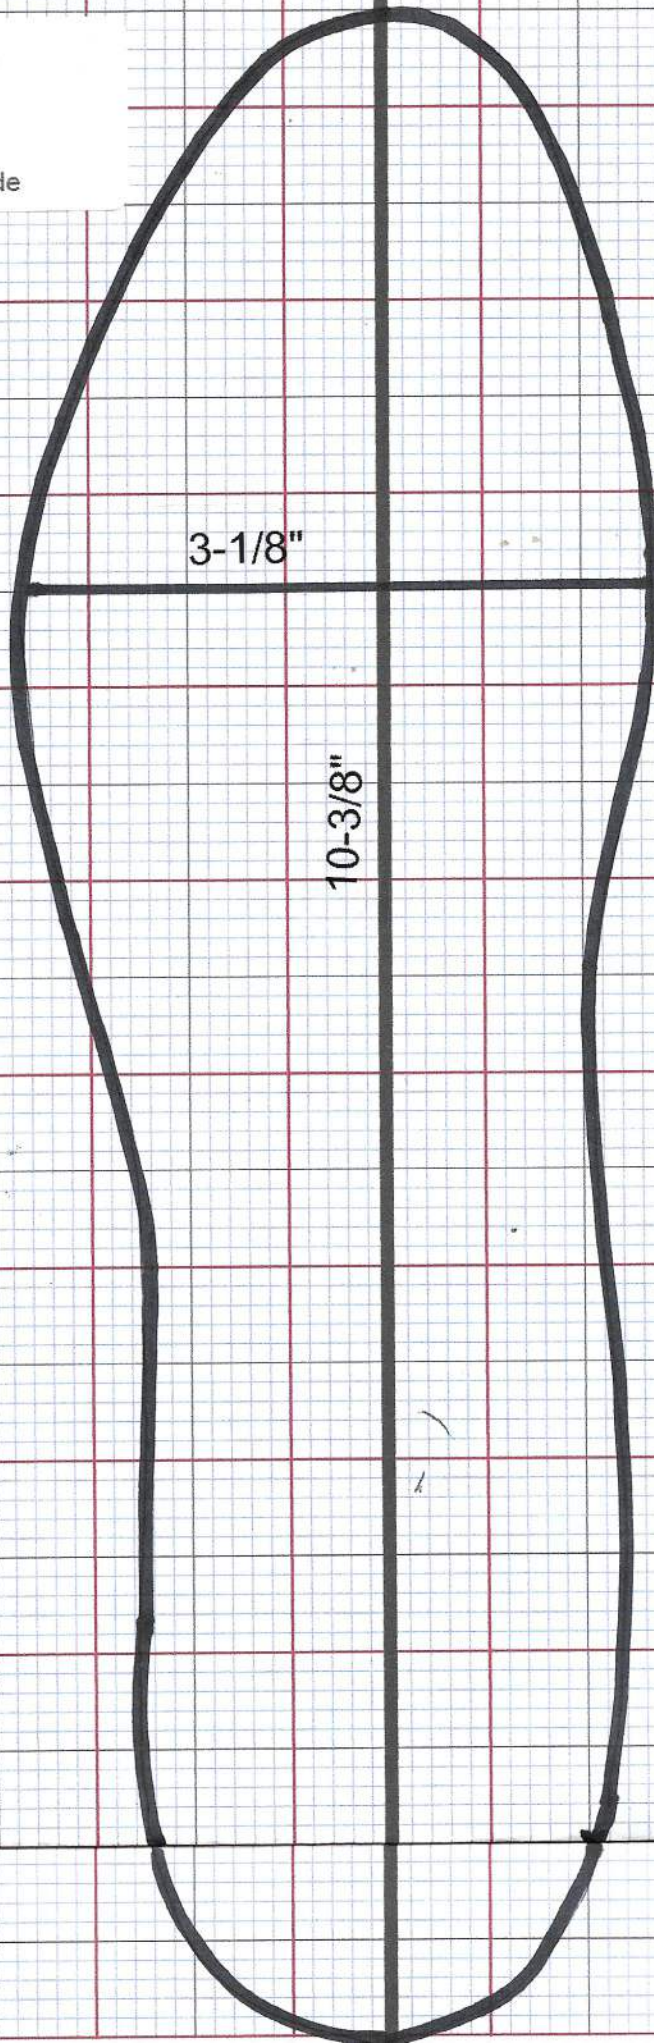

Avanta

Freestyle

8

Black

10-3/8" x 3-1/8"

No Blade

3-1/8"

10-3/8"