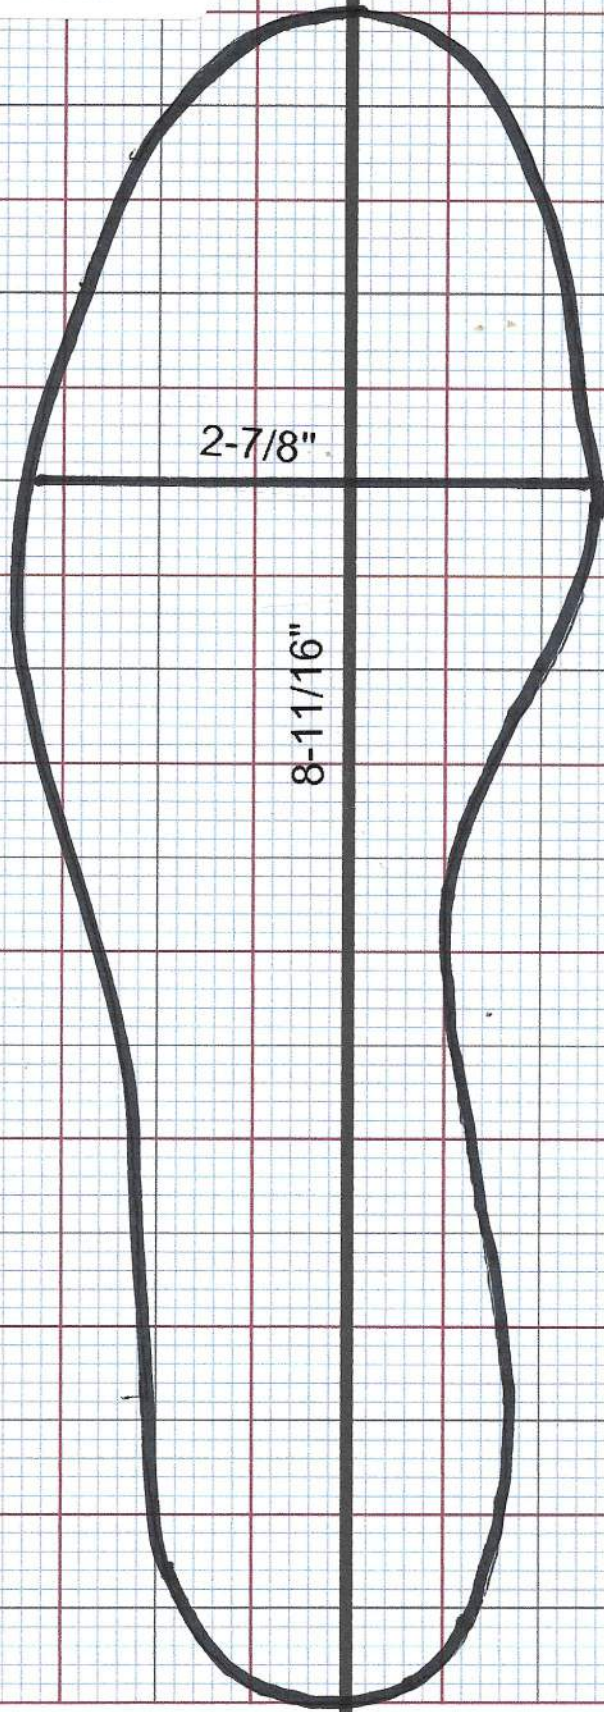

Riedell Model 21

Riedell

2-1/2M

Black

8-11/16" x 2-7/8"

Std Blade

2-7/8"

8-11/16"