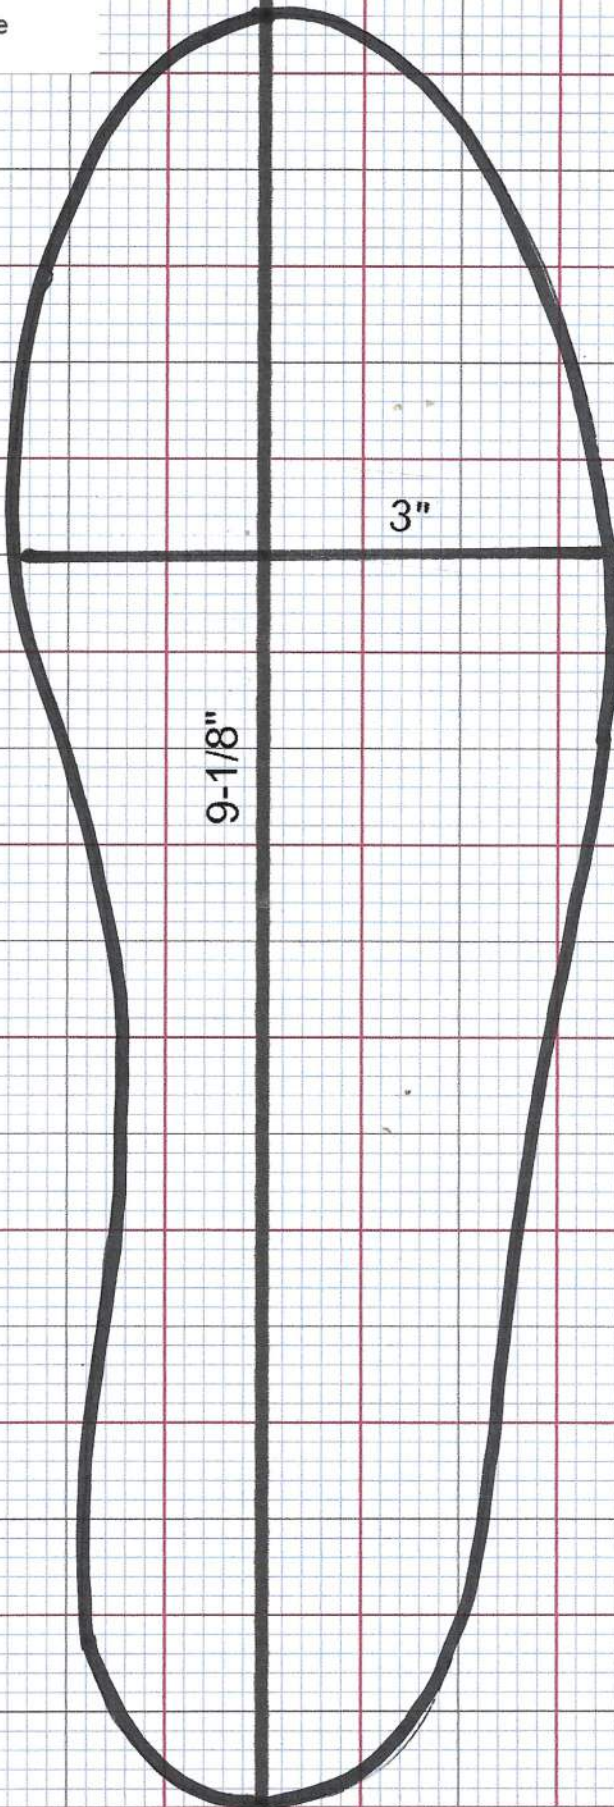

Jackson

Artiste

3-1/2

Black

9-1/8" x 3"

Mark IV Blade

9-1/8"

3"