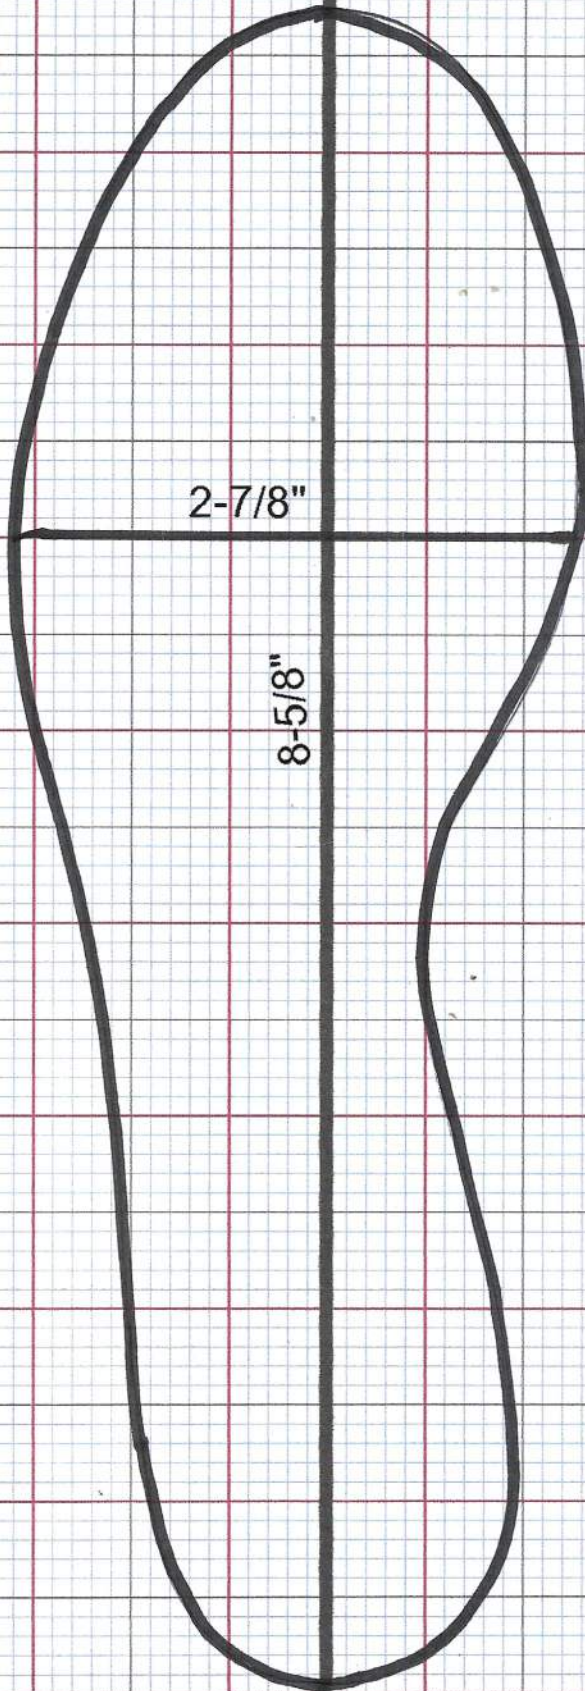

SP-Teri

Escalade

3-1/2B

White

8-5/8" x 2-7/8"

Mark IV Blade

2-7/8"

8-5/8"