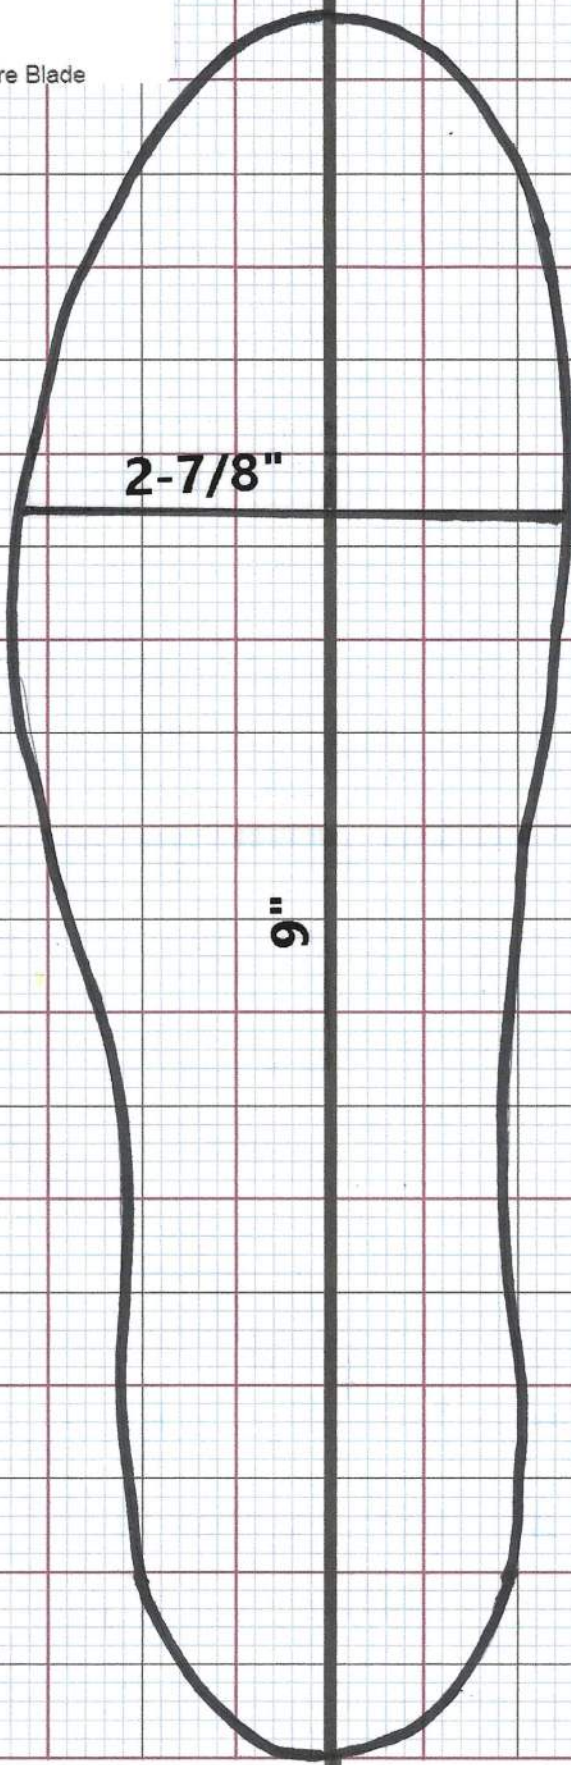

SP-Teri Pro Teri

5AA Black

9" x 2-7/8" Sapphire Blade

2-7/8"

9"