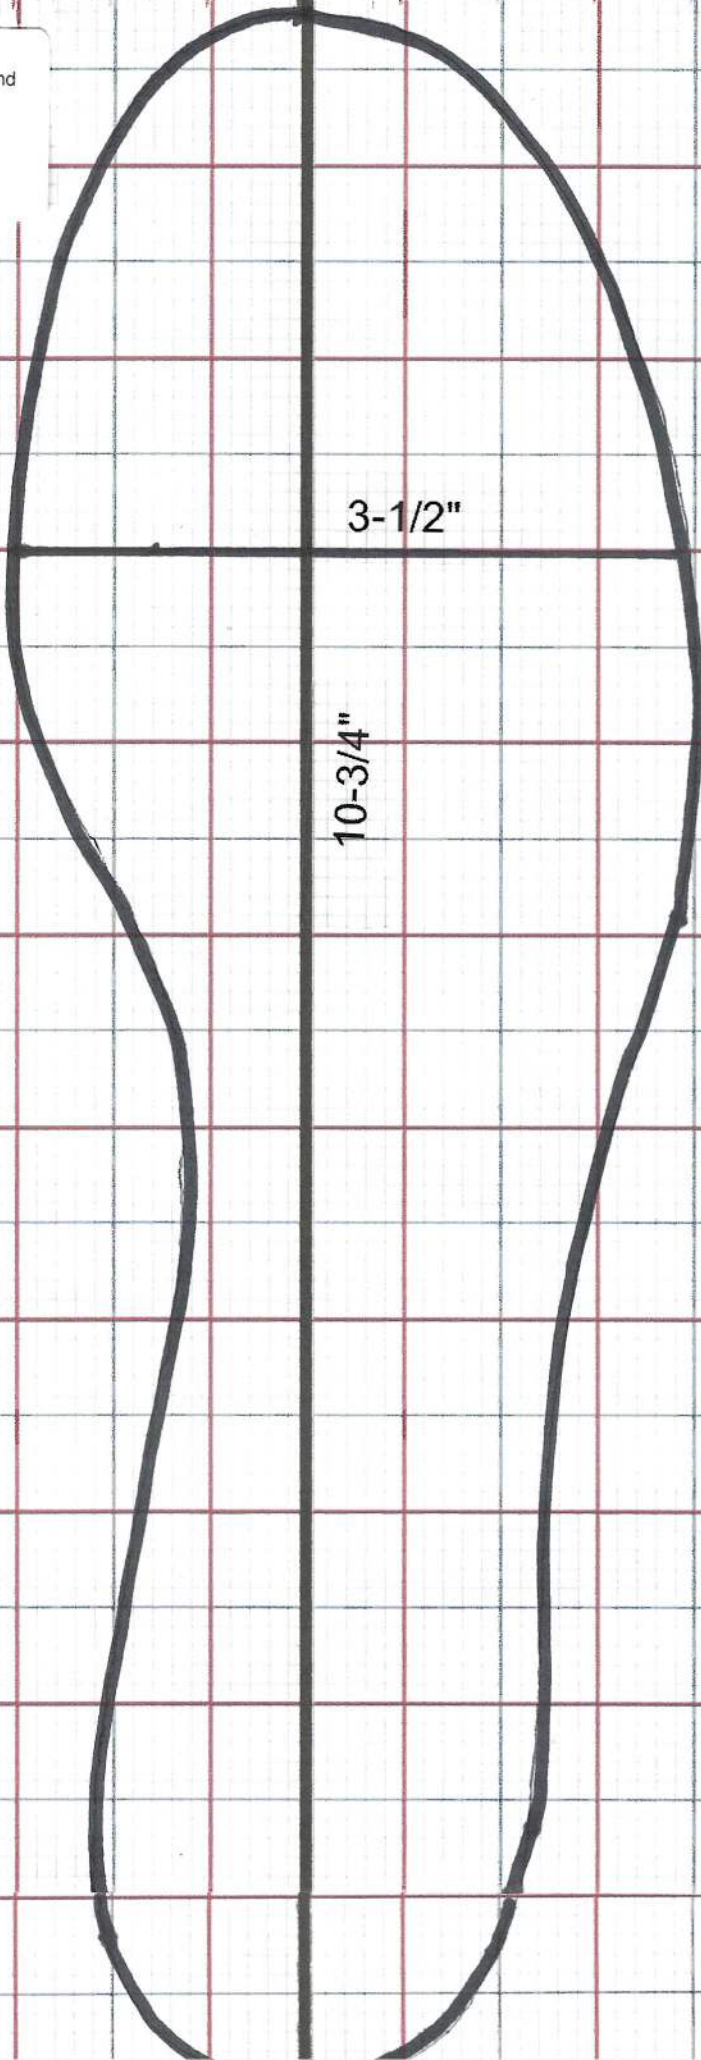

Riedell Model 133 Diamond

7-1/2

Black

10-3/4" x 3-1/2"

Capri Blade

3-1/2"

10-3/4"