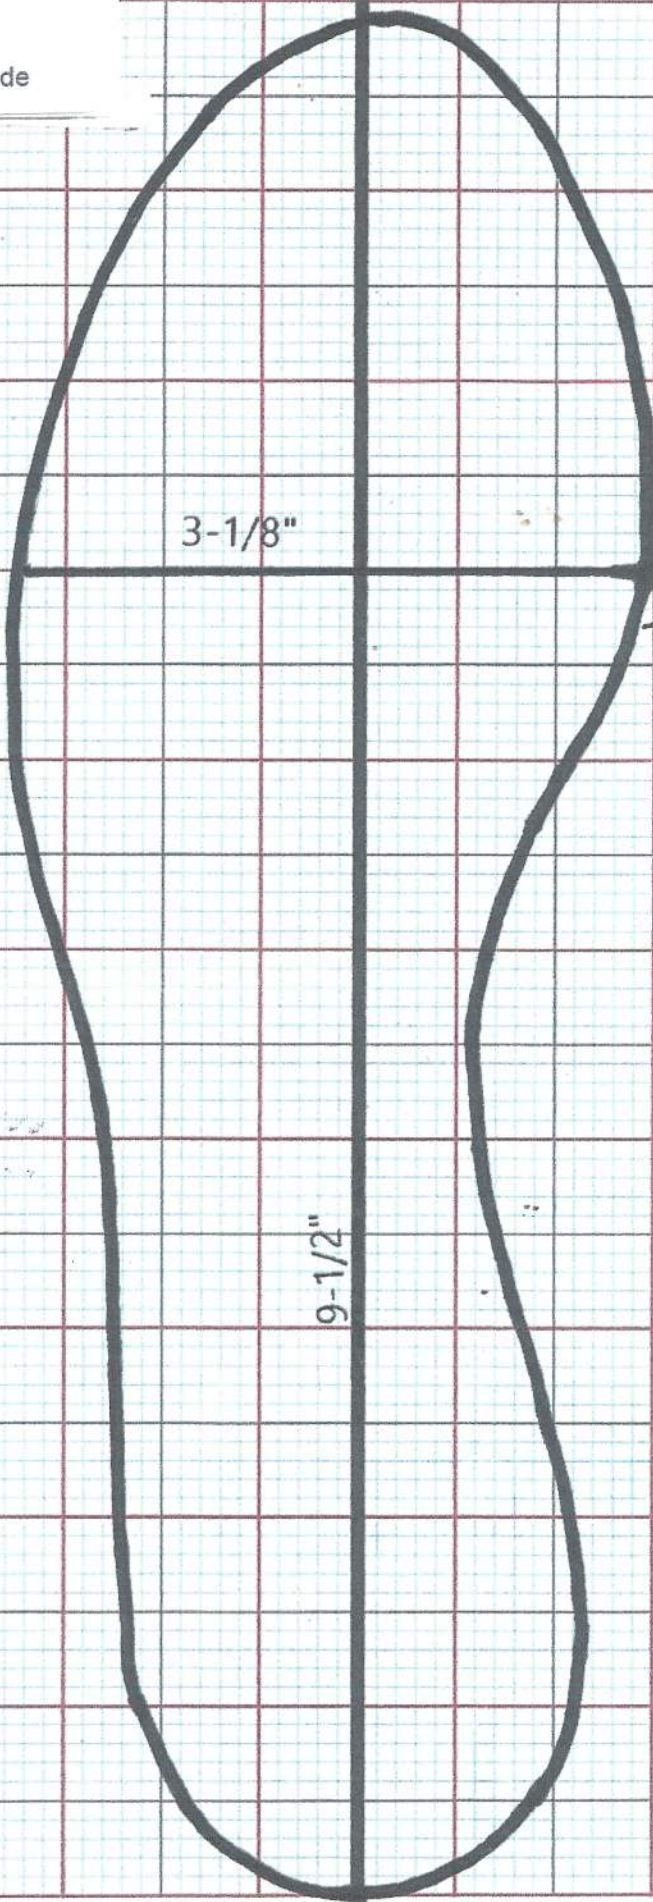

Jackson

Mystique

4-1/2M

Black

9-1/2" x 3-1/8"

Jackson Blade

3-1/8"

9-1/2"