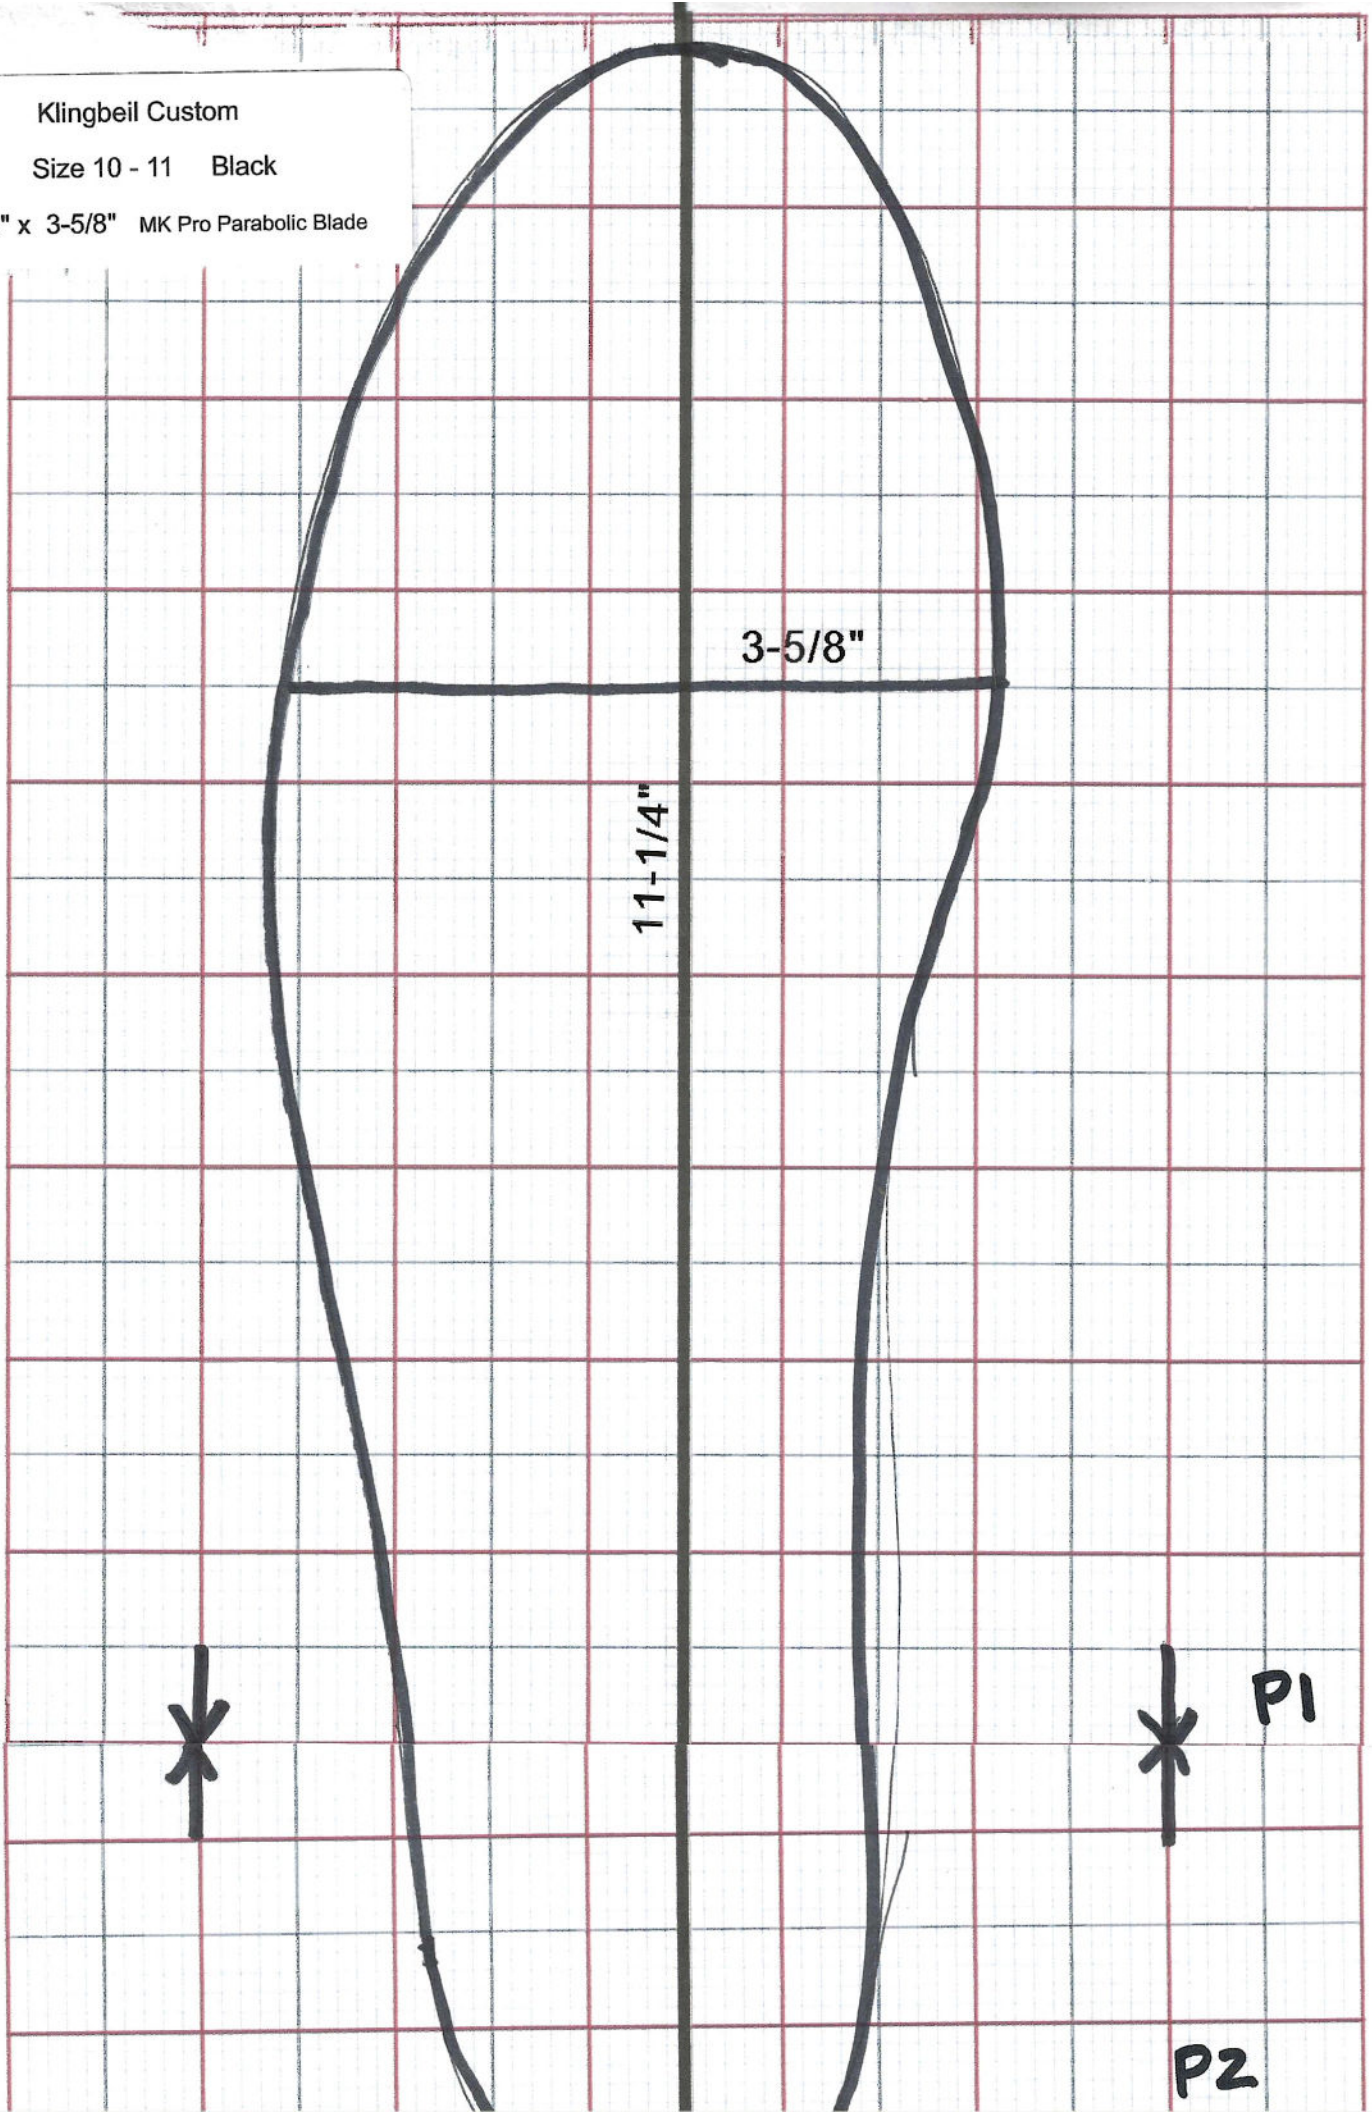

Klingbeil Custom

Size 10 - 11 Black

11-1/4" x 3-5/8" MK Pro Parabolic Blade

P1

P2