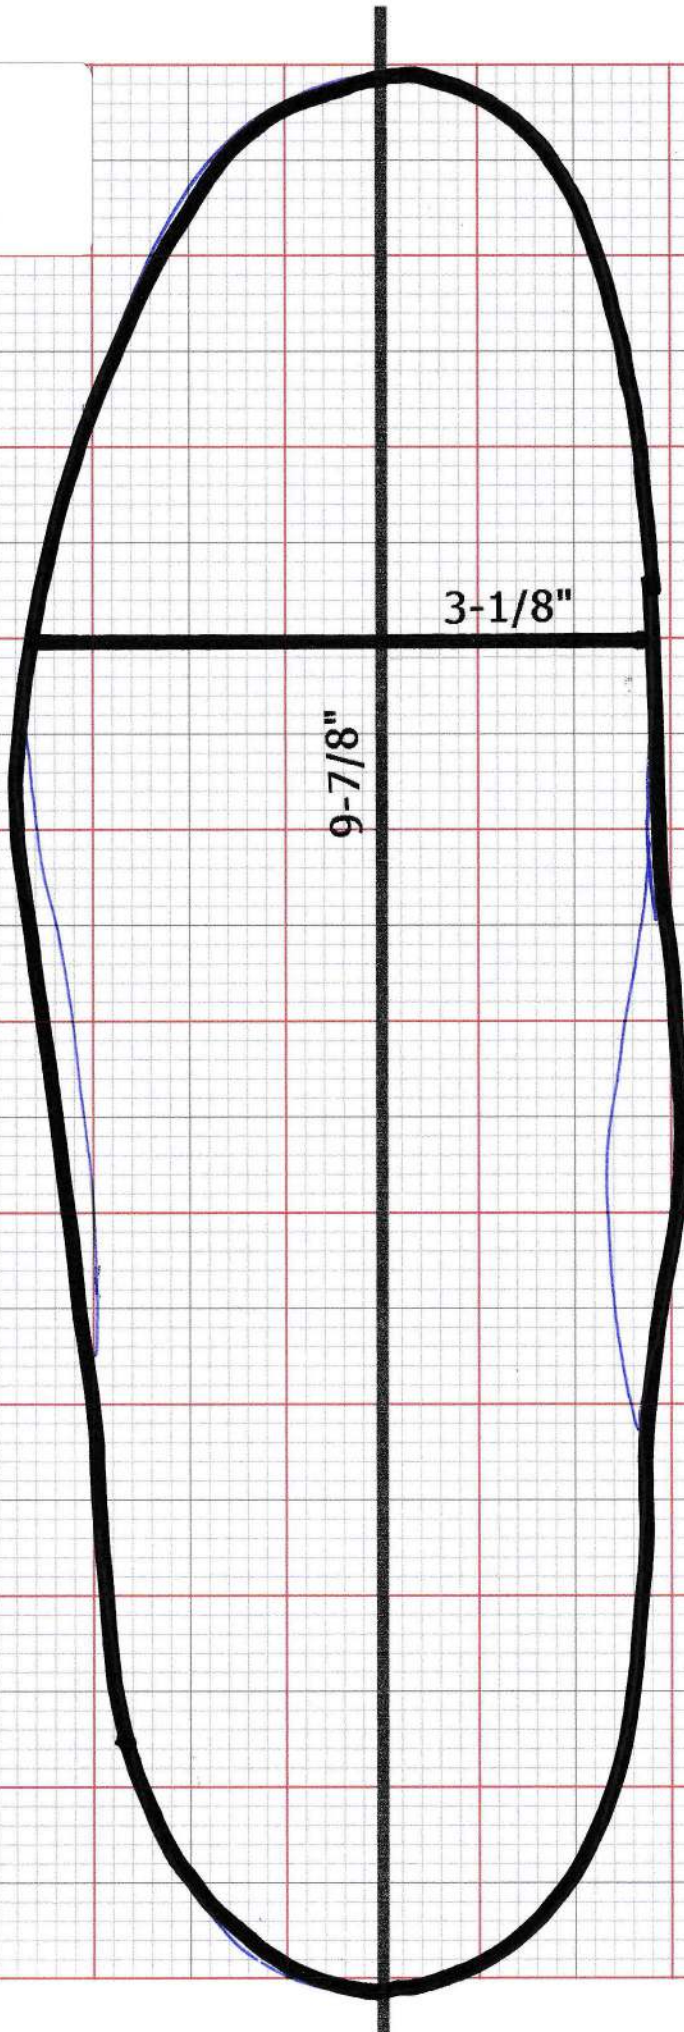

Graf Prestige

5-1/2

White

9-7/8" x 3-1/8"

No Blade

3-1/8"

9-7/8"