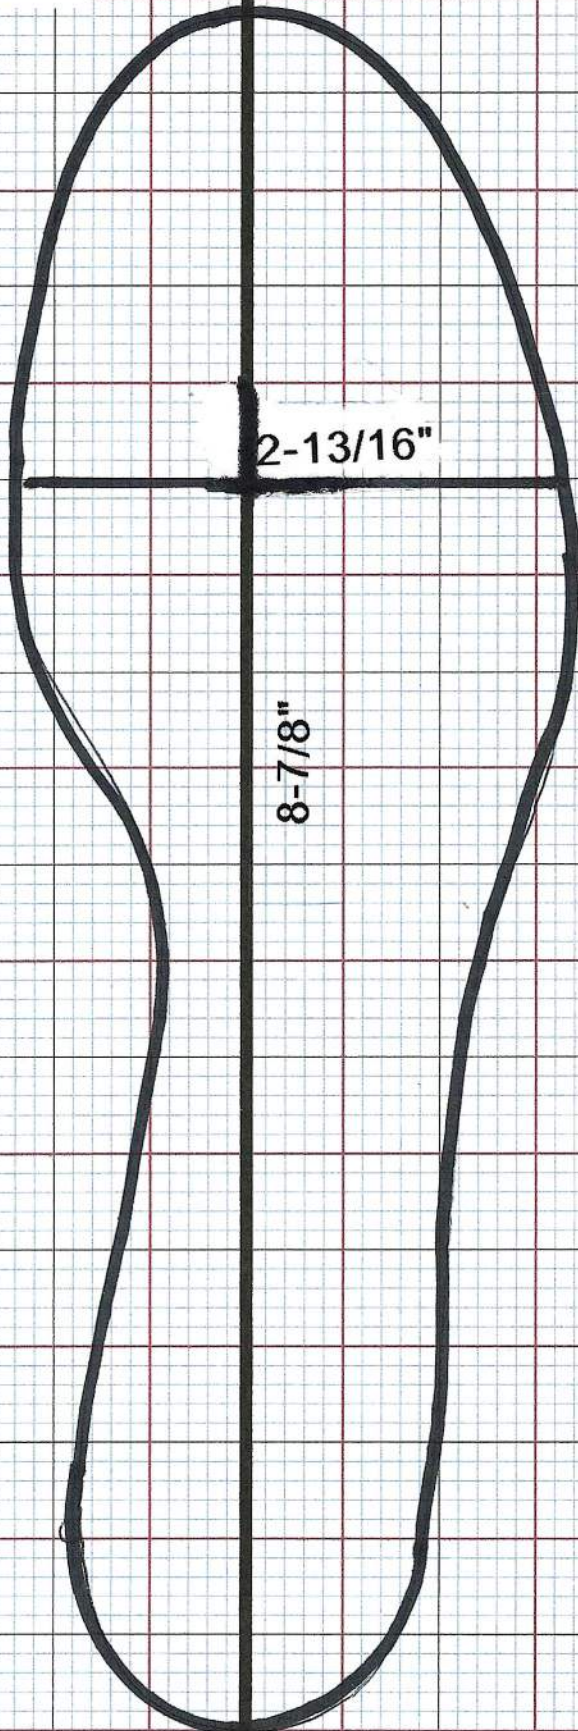

Riedell Diamond

3 White

8-7/8" x 2-13/16" Capri Blade

$2-13/16''$

$8-7/8''$