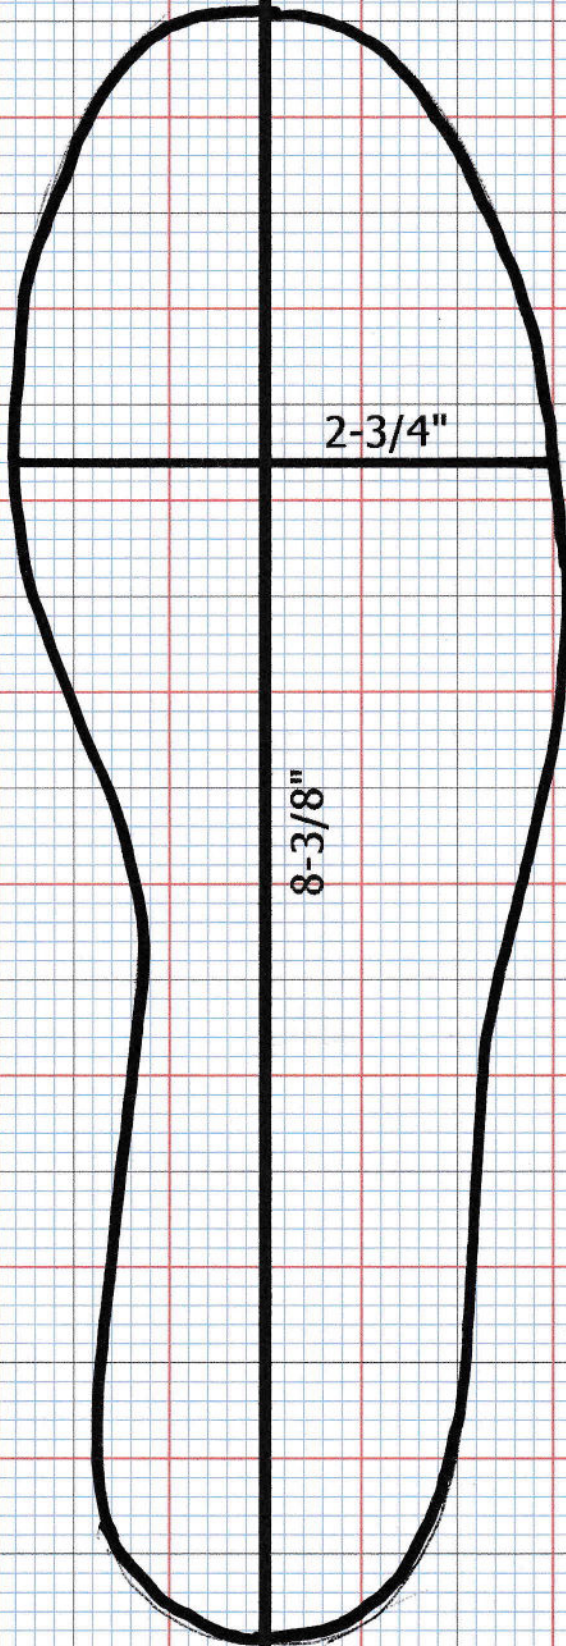

Riedell Emerald

Size 2 White

8-3/8" x 2-3/4" Luna SS

2-3/4"

8-3/8"