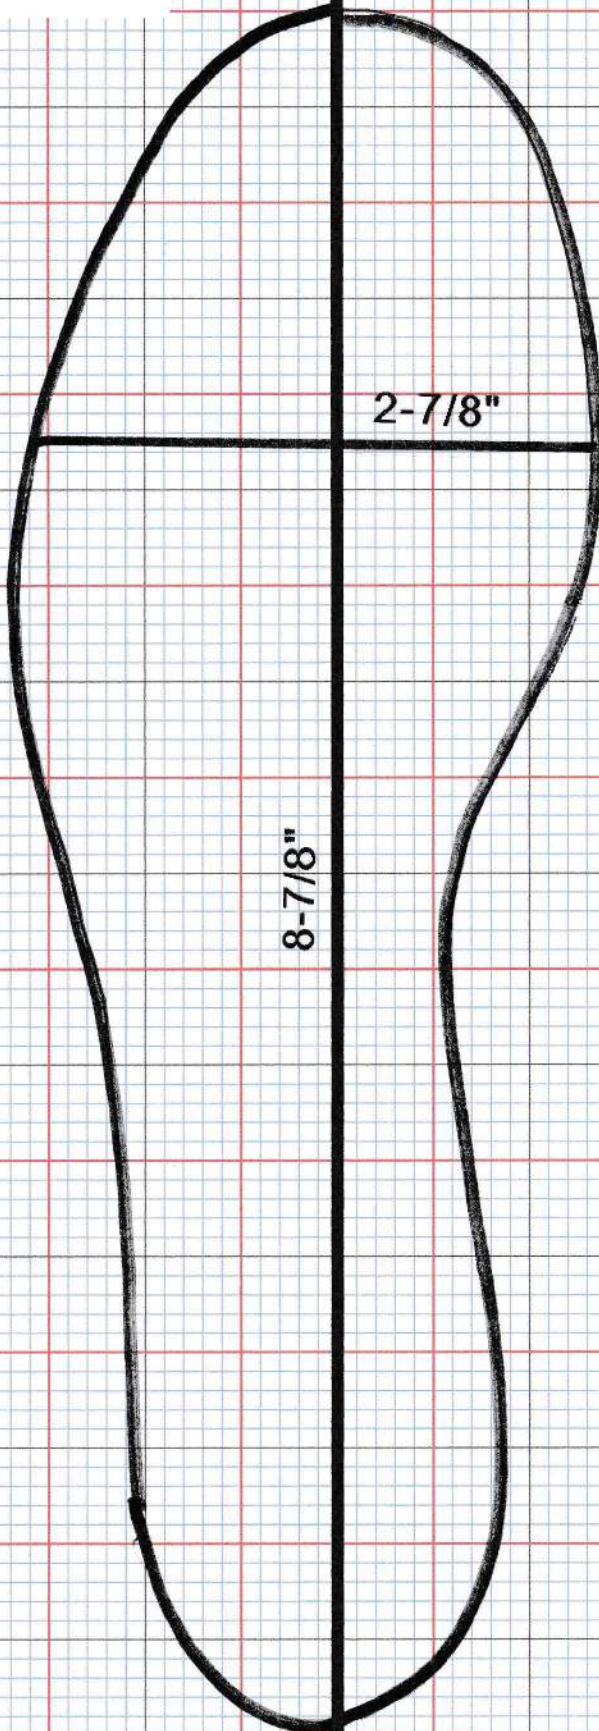

Riedell Model 21 JT

3

White

8-7/8" x 2-7/8" Quest Topaz Blade

2-7/8"

8-7/8"