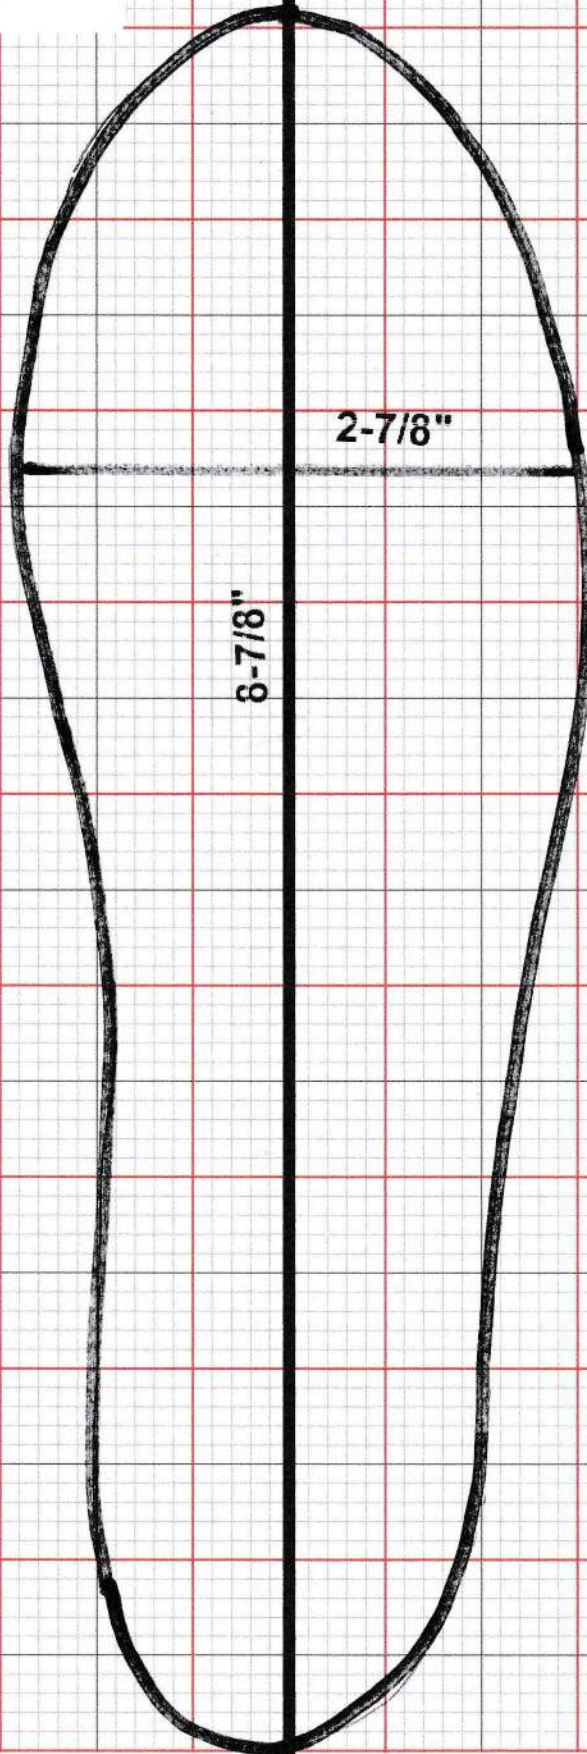

Jackson Artiste
4-1/2C White
8-7/8" x 2-7/8" Mark IV Blade

8-7/8" x 2-7/8" Mark IV Blade

4-1/2C White

Jackson Artiste