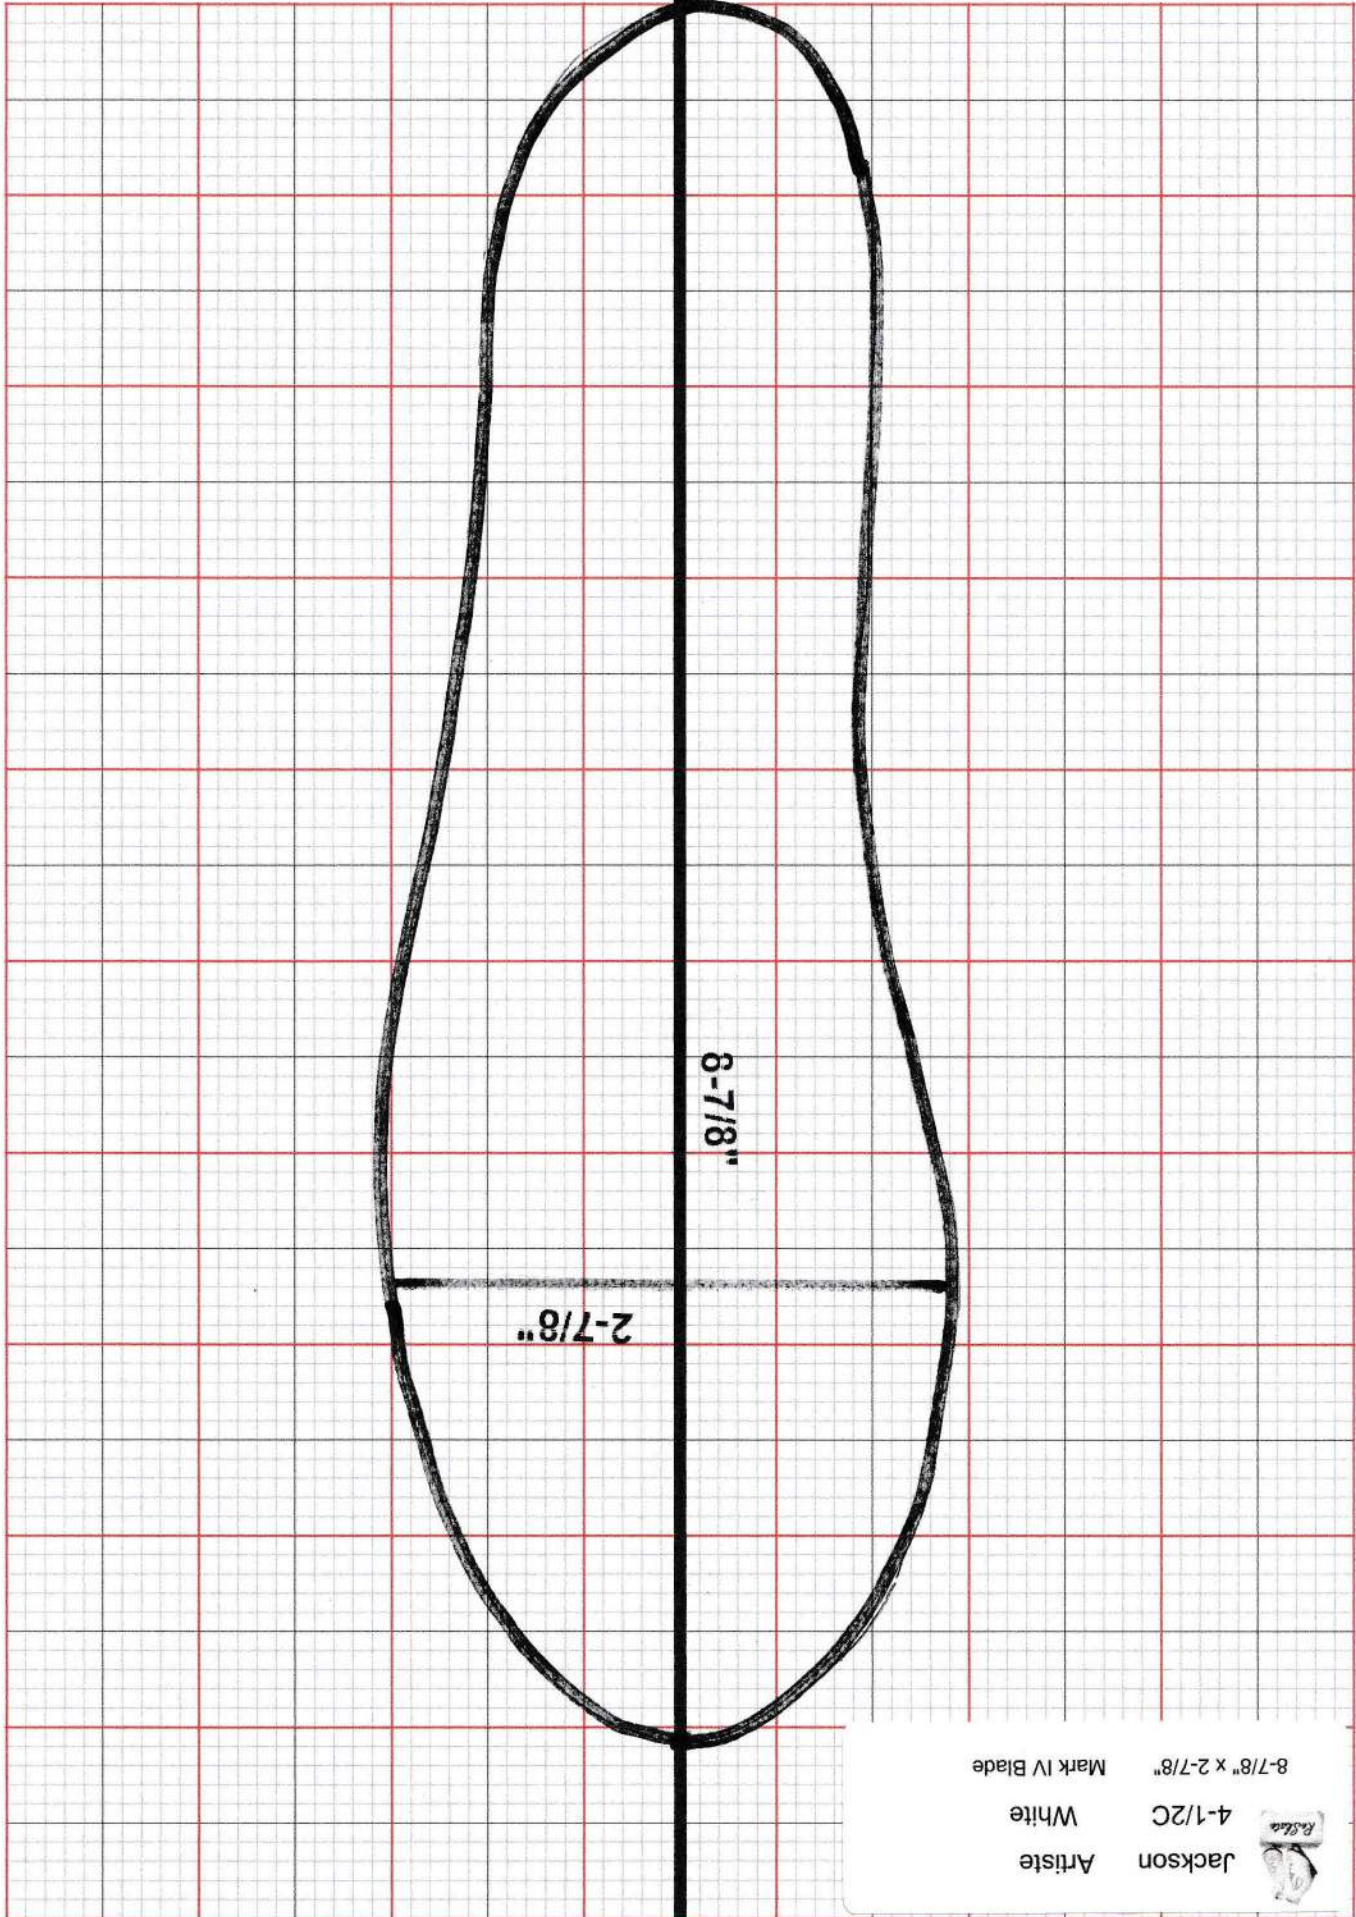

Jackson Artiste
4-1/2C White
8-7/8" x 2-7/8" Mark IV Blade

8-7/8" x 2-7/8" Mark IV Blade

4-1/2C White

Jackson Artiste