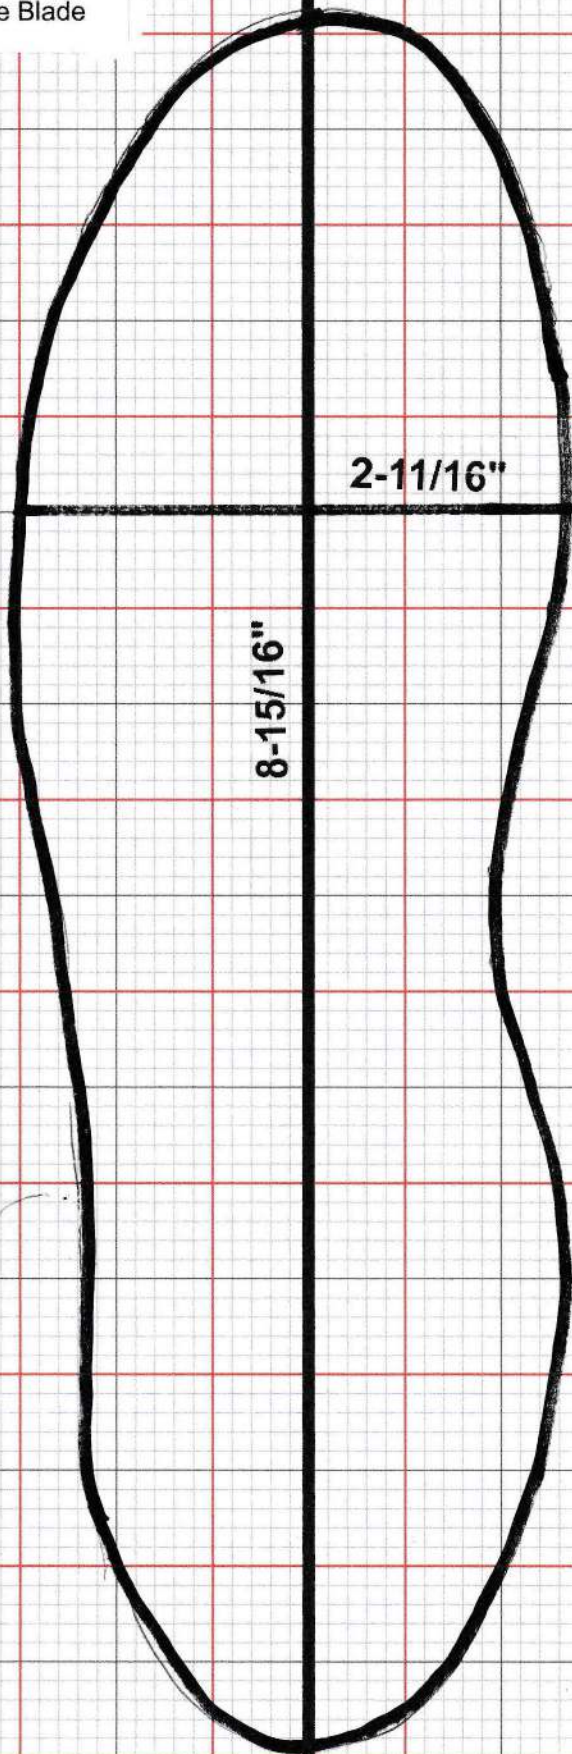

Jackson Freestyle

4R White

8-15/16" x 2-11/16" Aspire Blade

2-11/16"

8-15/16"