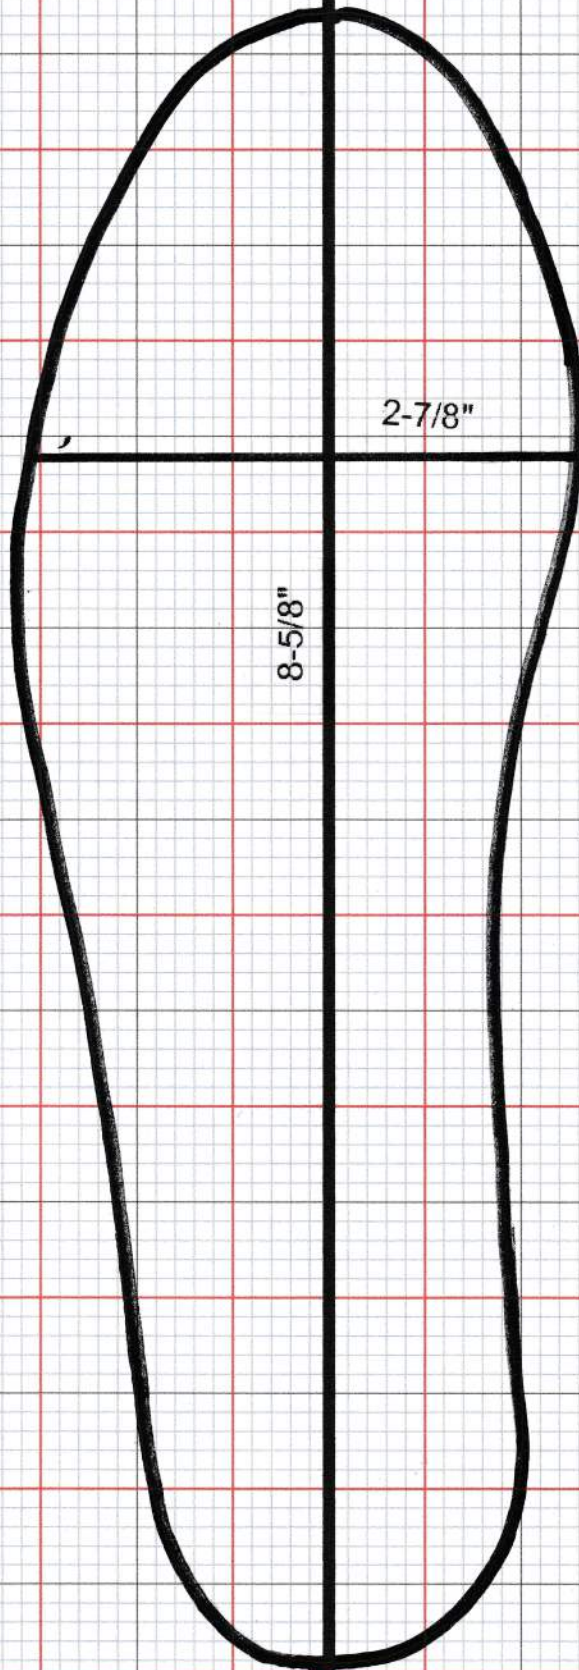

Jackson Excel

3C...

White

8-5/8" x 2-7/8"

Mark II Blade

8-5/8"

2-7/8"