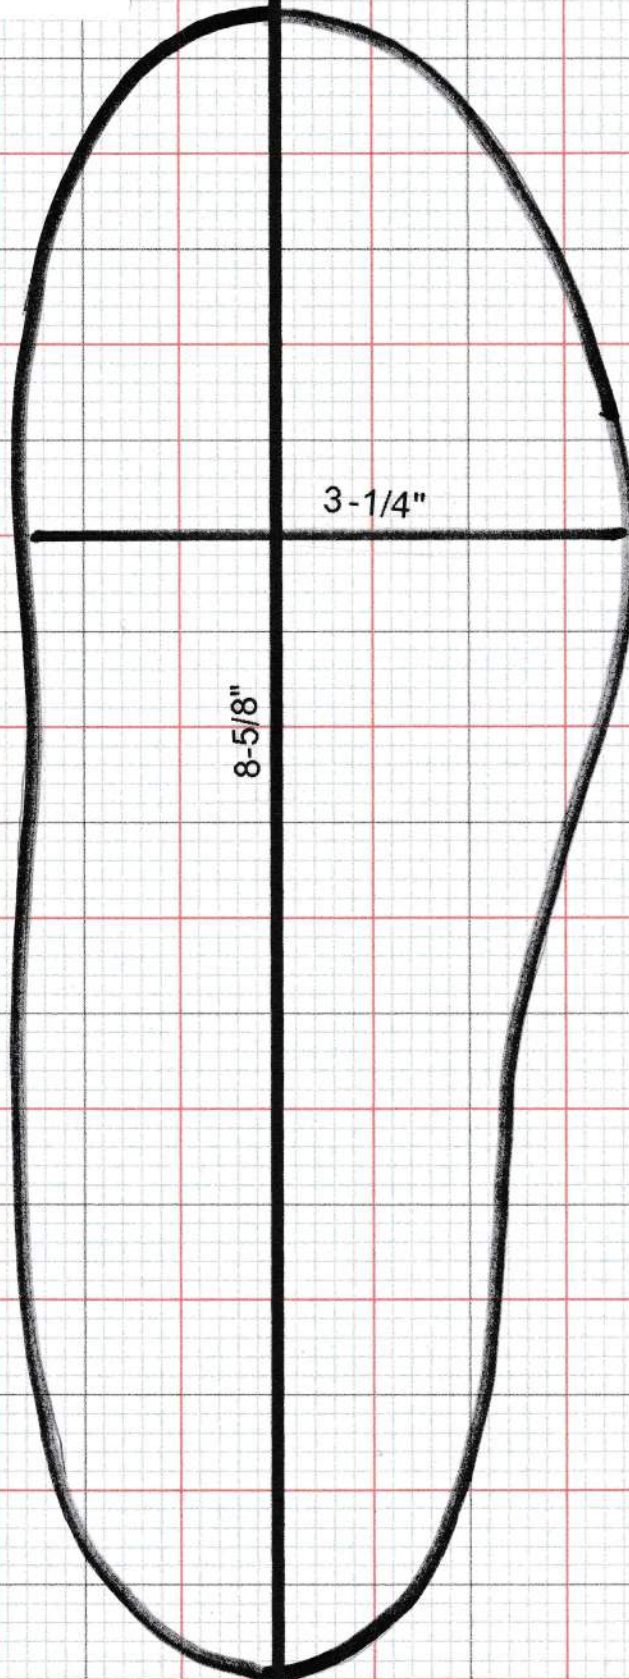

Risport

Antares

235 (abt 4)

White

8-5/8" x 3-1/4"

Gold Star Blade

3-1/4"

8-5/8"