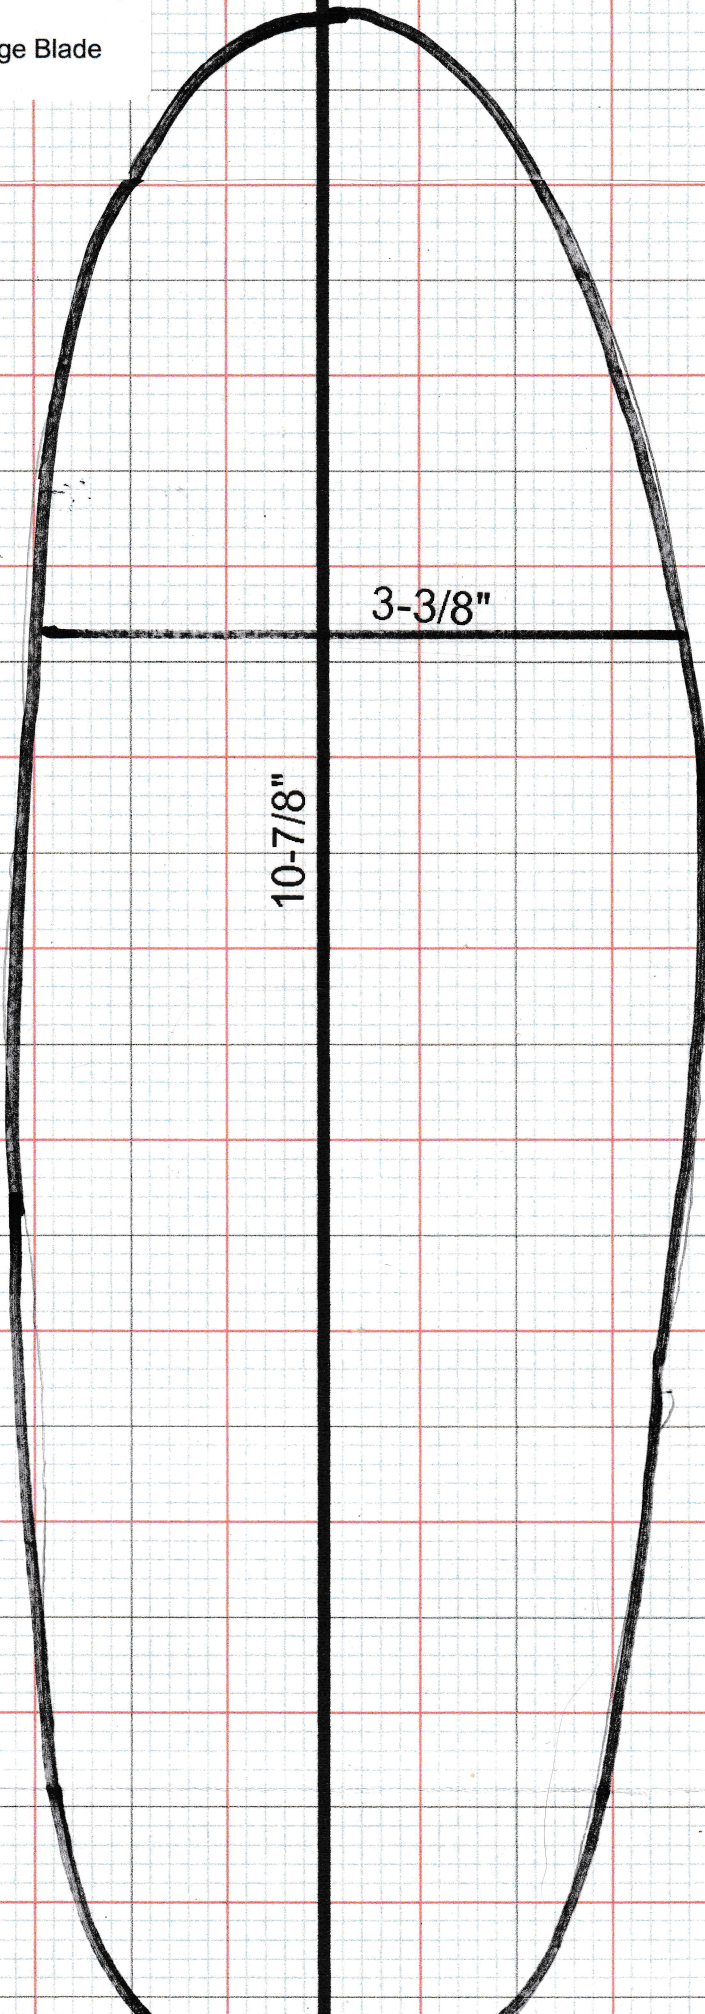

Jackson Freestyle 2170

9-1/2C White

10-7/8" x 3-3/8" Mirage Blade

3-3/8"

10-7/8"