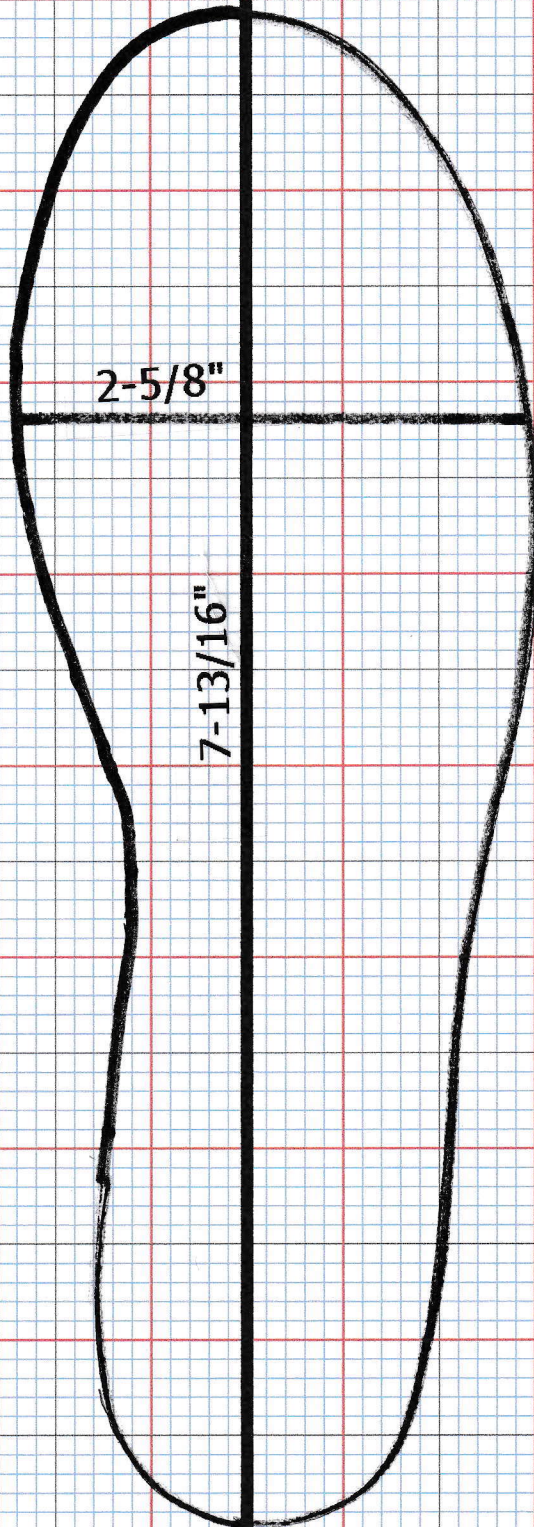

Riedell

Emerald

13

White

7-13/16" x 2-5/8"

Luna SS Blade

2-5/8"

7-13/16"

Riedell Emerald

13 White

7-13/16" x 2-5/8" Luna SS Blade