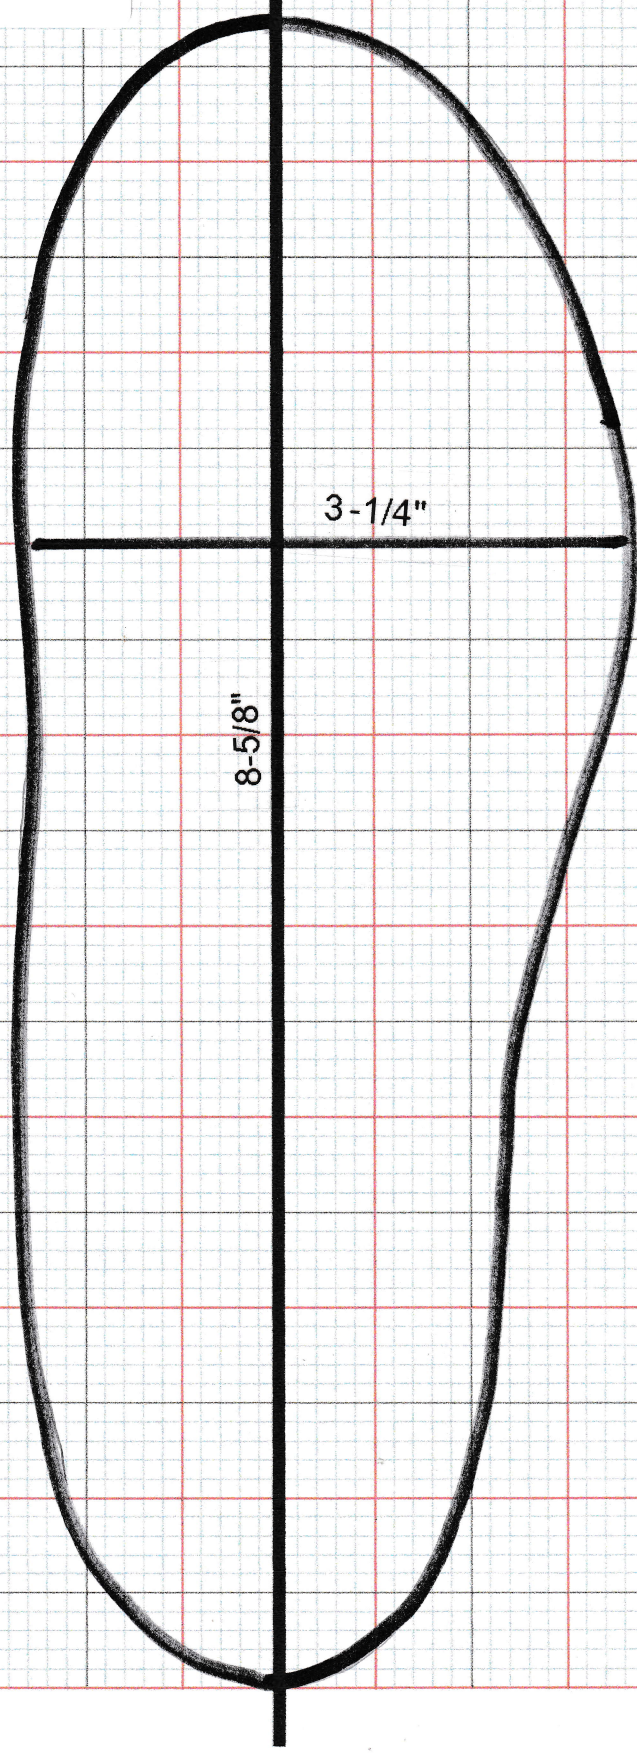

Risport Antares

235 (abt 4) White

8-5/8" x 3-1/4" Gold Star Blade

3-1/4"

8-5/8"