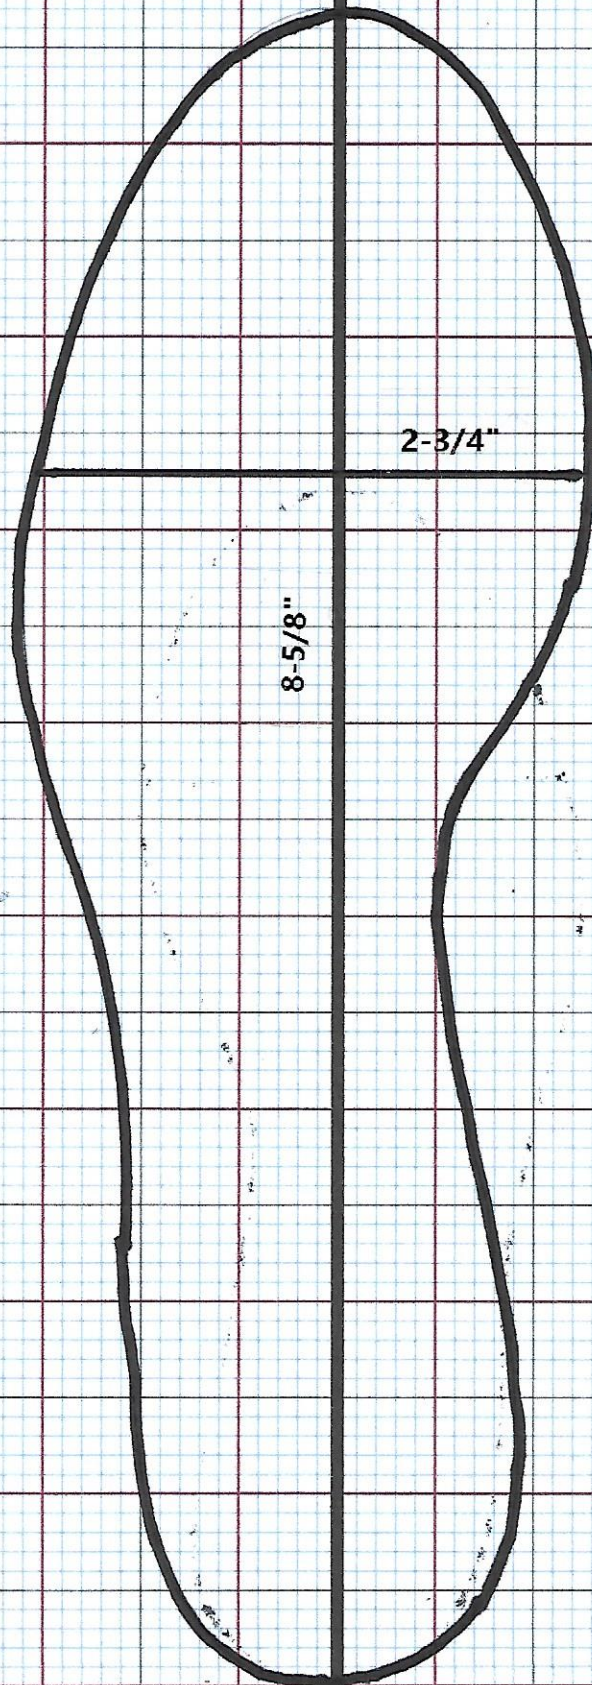

Jackson

Classique

3B

White

8-5/8" x 2-3/4" "

Mirage Blade

8-5/8"

2-3/4"